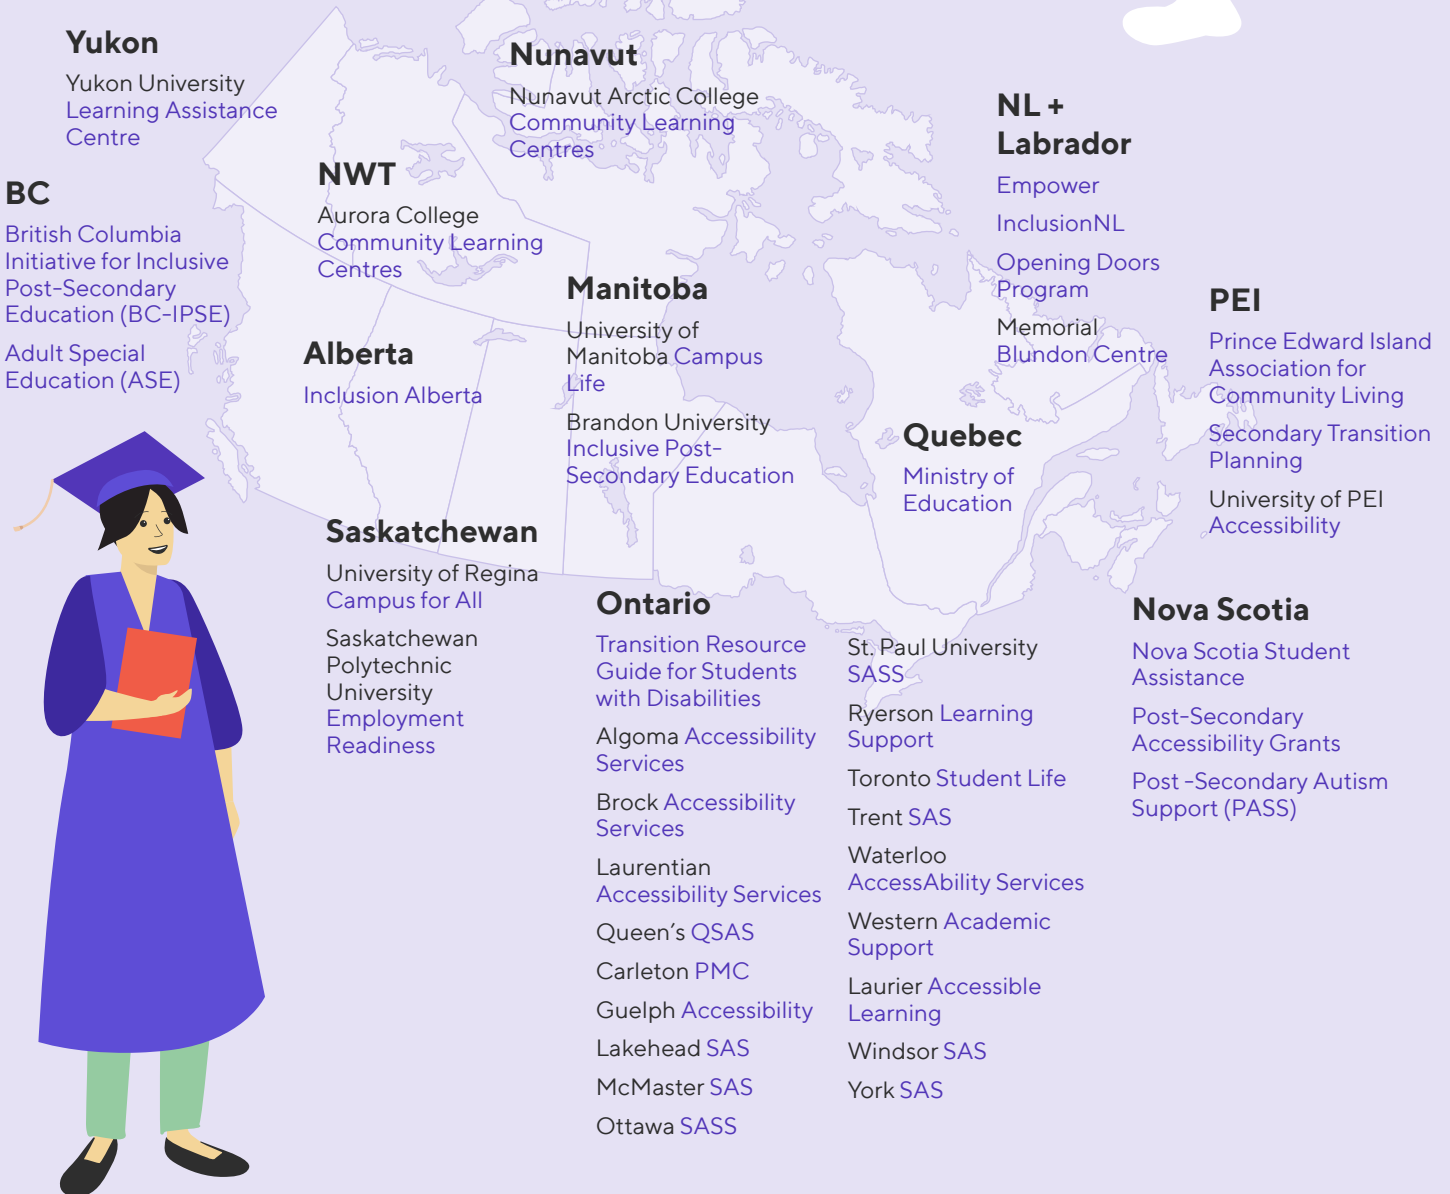

## TOOLKIT

# Post-Secondary Education Supports

### National

Ready Willing and Able (RWA)  
Employment Works (EW)  
National Educational Association  
of Disabled Students (NEADS)

It is important to note that resources presented in this Toolkit may have shifted from what is indicated; hence, you are strongly encouraged to check resources in your local jurisdiction to ensure accuracy of information.